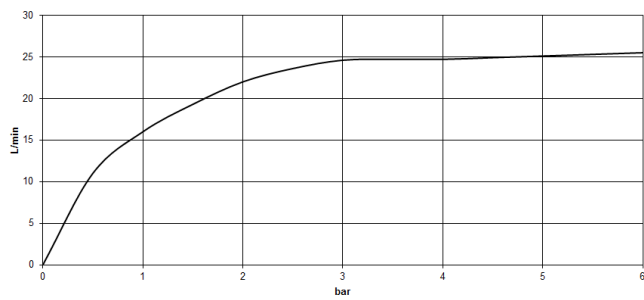

- Concealed floor mounting -** 35 945 970 90
- max. recess depth 150 mm
 - min. recess depth 80 mm

CL.1 Single-lever bath mixer with stand pipe for free-standing assembly with hand shower set - Brushed Platinum

CL.1

25 863 705

mm [inches]

Flow rate chart

Certificates

Belgaqua_19_77_27. IAPMO_4976 (2). LGA_29727.

Belgaqua_24-003-27_1.

CL.1 Single-lever bath mixer with stand pipe for free-standing assembly with hand shower set - Brushed Platinum