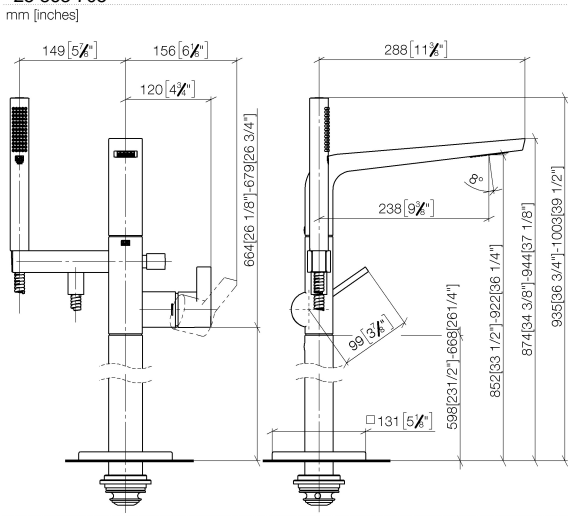

CL.1 Single-lever bath mixer with stand pipe for free-standing assembly with hand shower set - Brushed Platinum

CL.1

25 863 705

- 238mm projection
- rectangular spray pattern with 55 individual jets
- max. spout flow rate 24.6 l/min
- Hand shower: COMPACT RAIN, max. flow rate 6.8 l/min (at 3 bar)
- bar-type hand shower with anti-scale system
- wall bracket
- automatic bath/shower diverter
- total height 935 - 1005 mm
- stand pipe height 598 - 668 mm
- height up to aerator 852 – 922 mm
- push-on rosette 131 x 131 mm
- metal shower hose 1250mm with integrated anti-twist protection

- Concealed floor mounting -** 35 945 970 90
- max. recess depth 150 mm
 - min. recess depth 80 mm

CL.1 Single-lever bath mixer with stand pipe for free-standing assembly with hand shower set - Brushed Platinum

CL.1

25 863 705

mm [inches]

Flow rate chart

Certificates

Belgaqua_19_77_27. IAPMO_4976 (2). LGA_29727.

Belgaqua_24-003-27_1.

CL.1 Single-lever bath mixer with stand pipe for free-standing assembly with hand shower set - Brushed Platinum